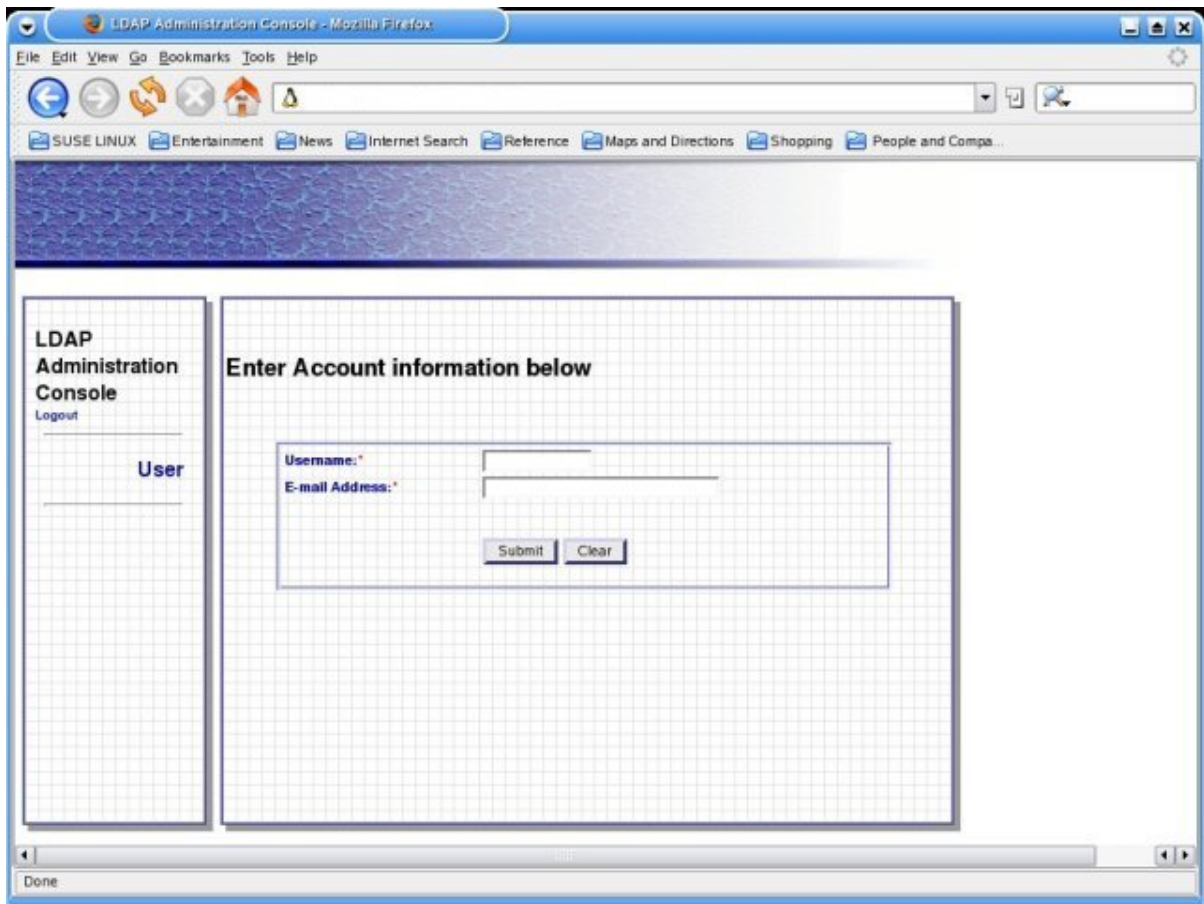

Forgot password screen

3. Change Password